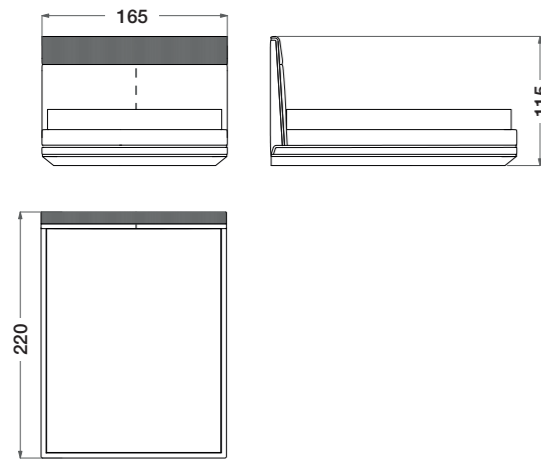

TECHNICAL INFORMATIONS

ART. D600 | Bed

Mattress: 155x200

ART. D601 | Bed

Mattress: 180x200

ART. D610 | Night side table

ART. D611 | Chest of drawers

ART. D602 | Bed