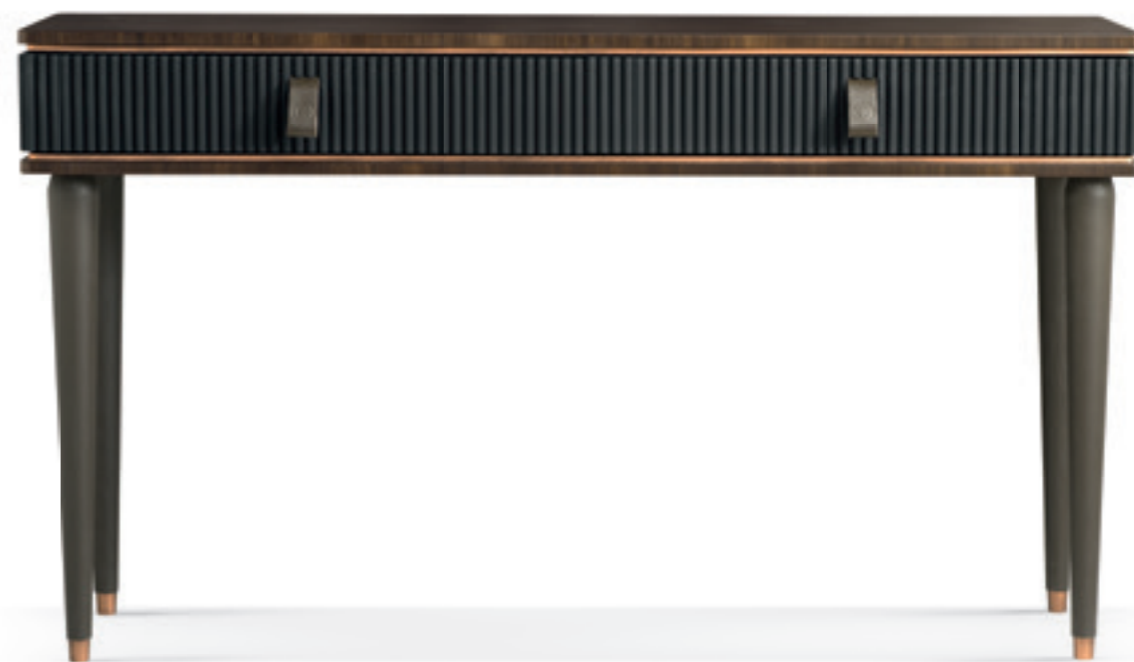

art. D660 Sofa upholstered in nabuk with side pocket.

art. E236/SE Coffee table with marble top and velvet lacquered base. | art. E237/SE Medium coffee table with engraved design marble top and velvet lacquered base.
art. E238/SE High coffee table with metal top and velvet lacquered base.

art. **D674** Armchair upholstered in nabuk. Wood base.

art. D675 Bergere armchair upholstered in nabuk. Wood base.

art. D630 Bar cabinet with engraved design glass doors. Metal base.

art. D664 Sofa upholstered in nabuk and sensual leather. | art. D666 Side coffee table upholstered in nabuk with metal top.

art. S542/SE Coffee table marble top and metal base. | art. S543/SE Medium coffee table alkantara top and metal base.
art. S544/SE High coffee table engraved design marble top and metal base.

art. D631 Bar cabinet velvet lacquered doors with engraved design. Metal base.

art. D628 Console marble top, engraved design drawers and metal base.

art. C336/SE Console velvet lacquered drawers, veneered top.

art. D641 Desk leather and wood top, metal base.

art. D633 Bookcase with metal backside, velvet lacquered doors and drawers, metal structure. | art. S545/SE Swiveling chair in leather.