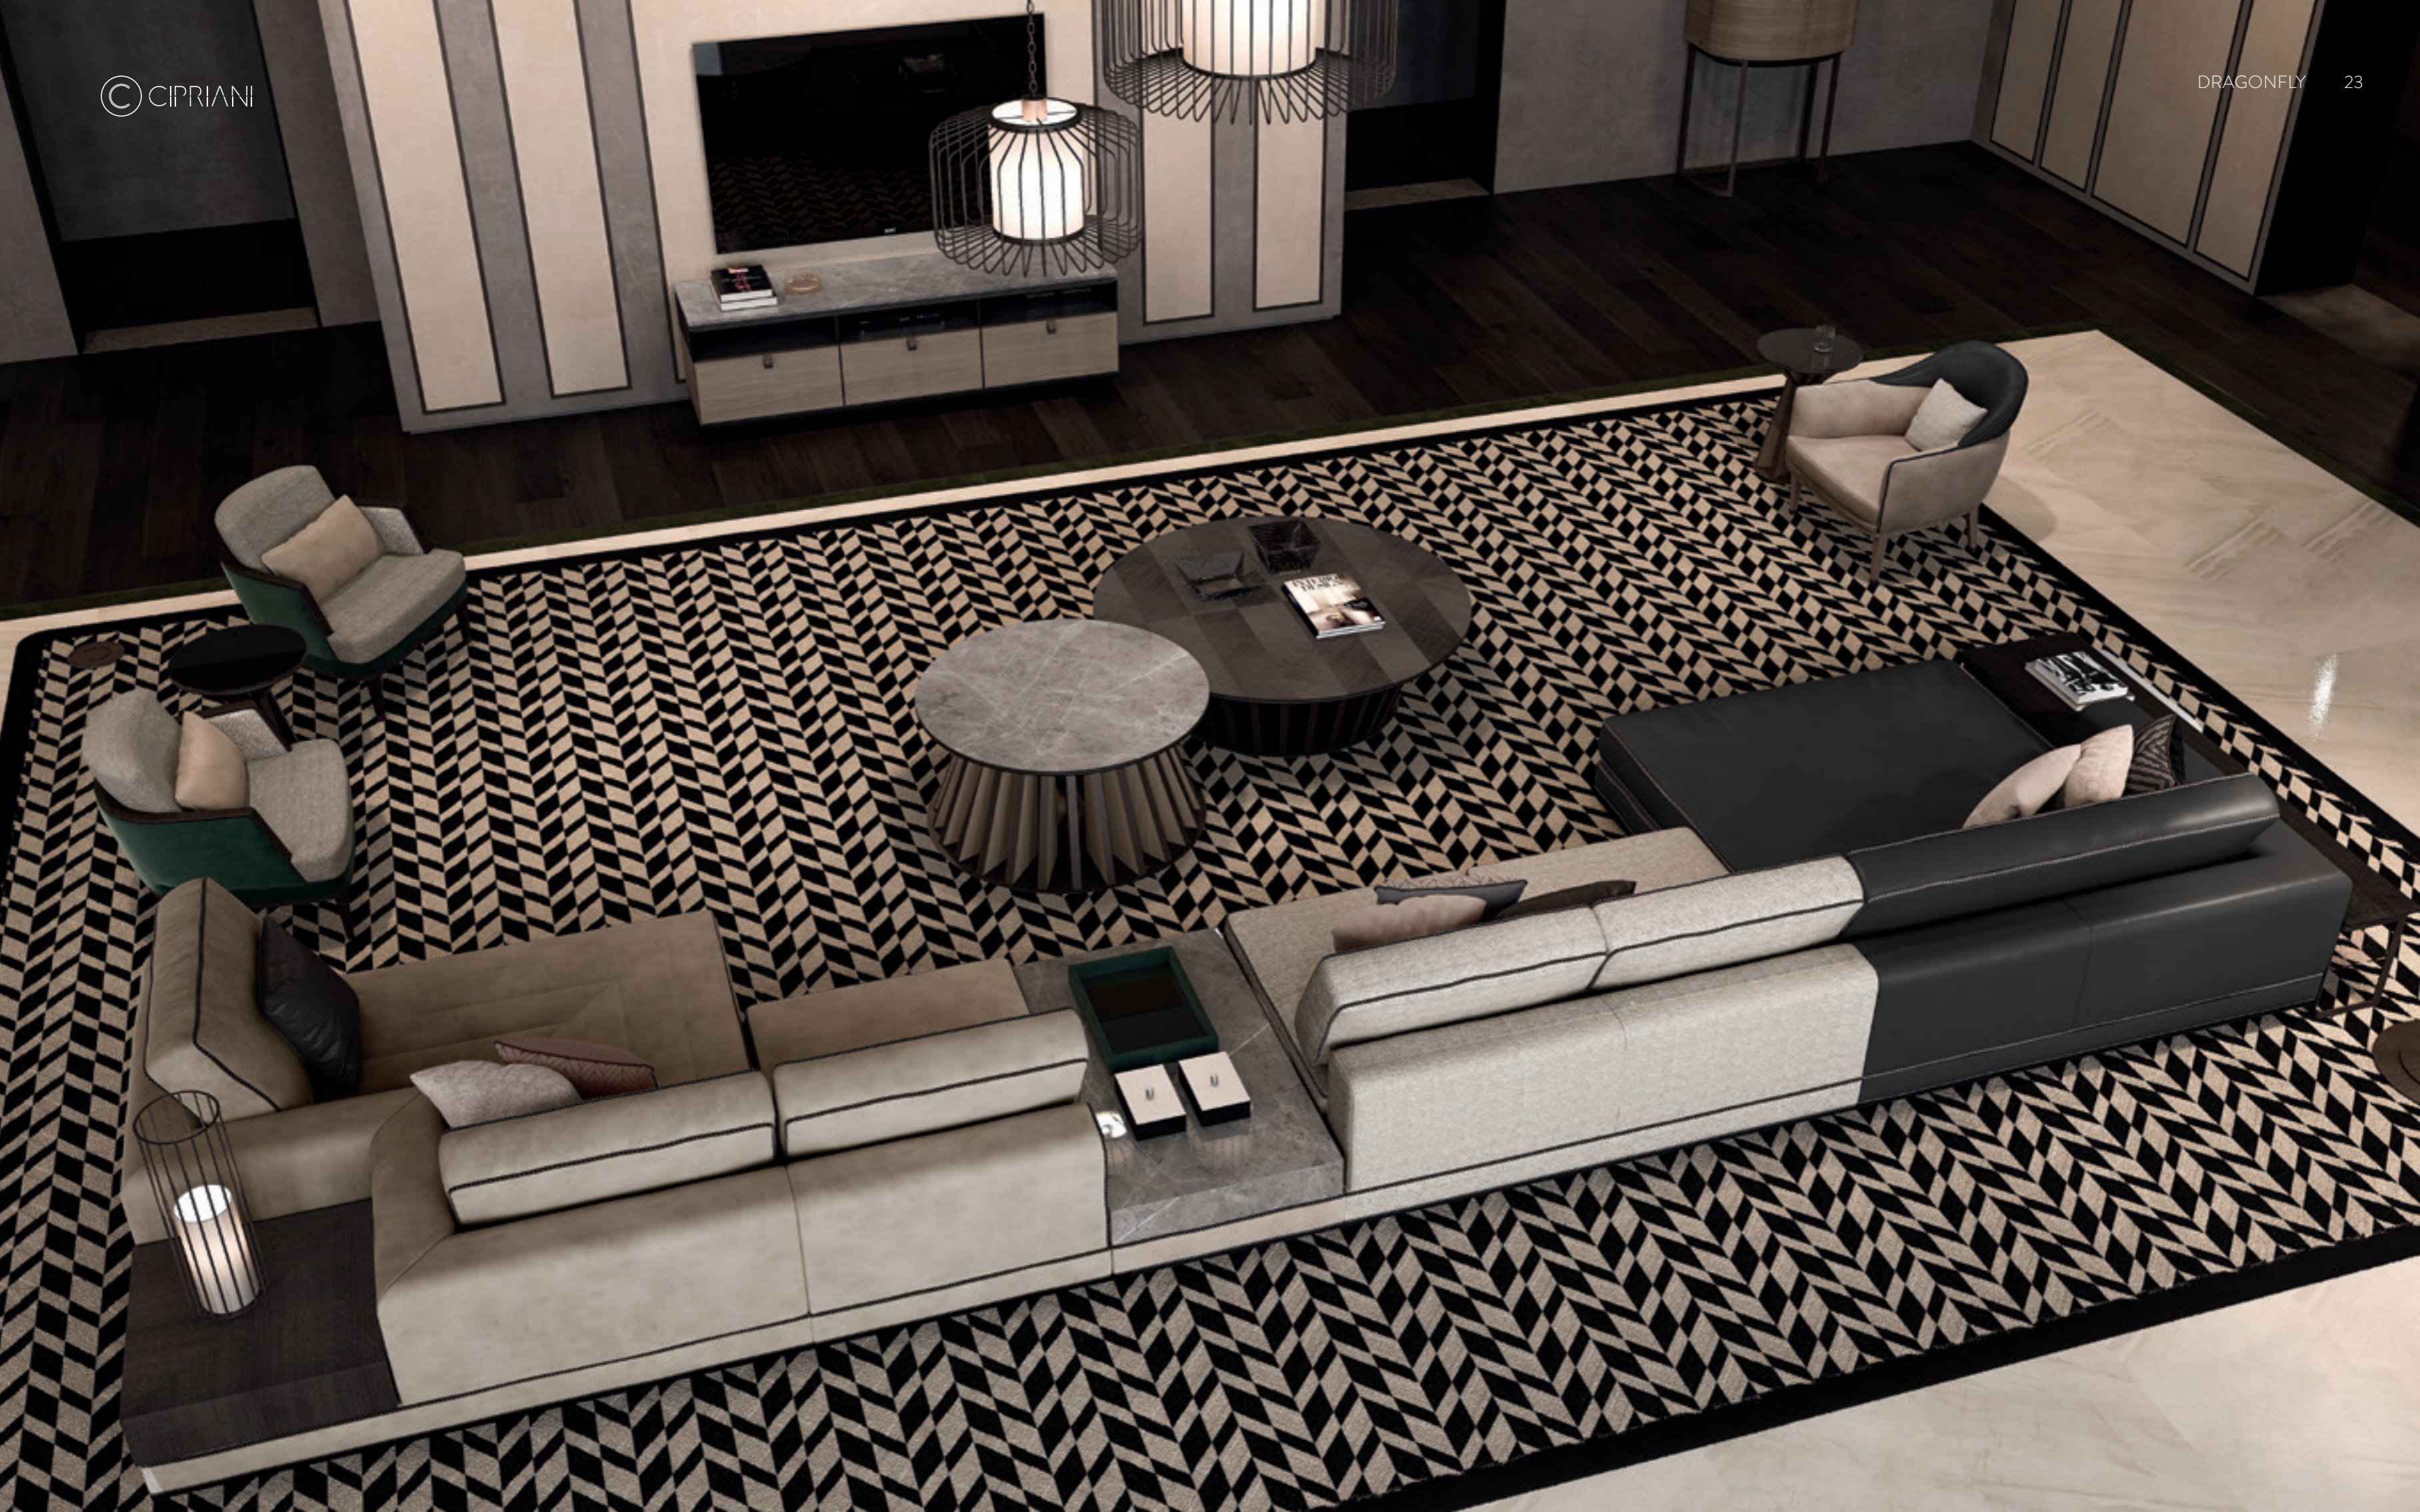

art. D644 High coffee table, glass top and metal plates base. | art. D643 Medium coffee table marble top and metal plates base.
art. D642 Coffee table with veneered inlay top and metal plates base.