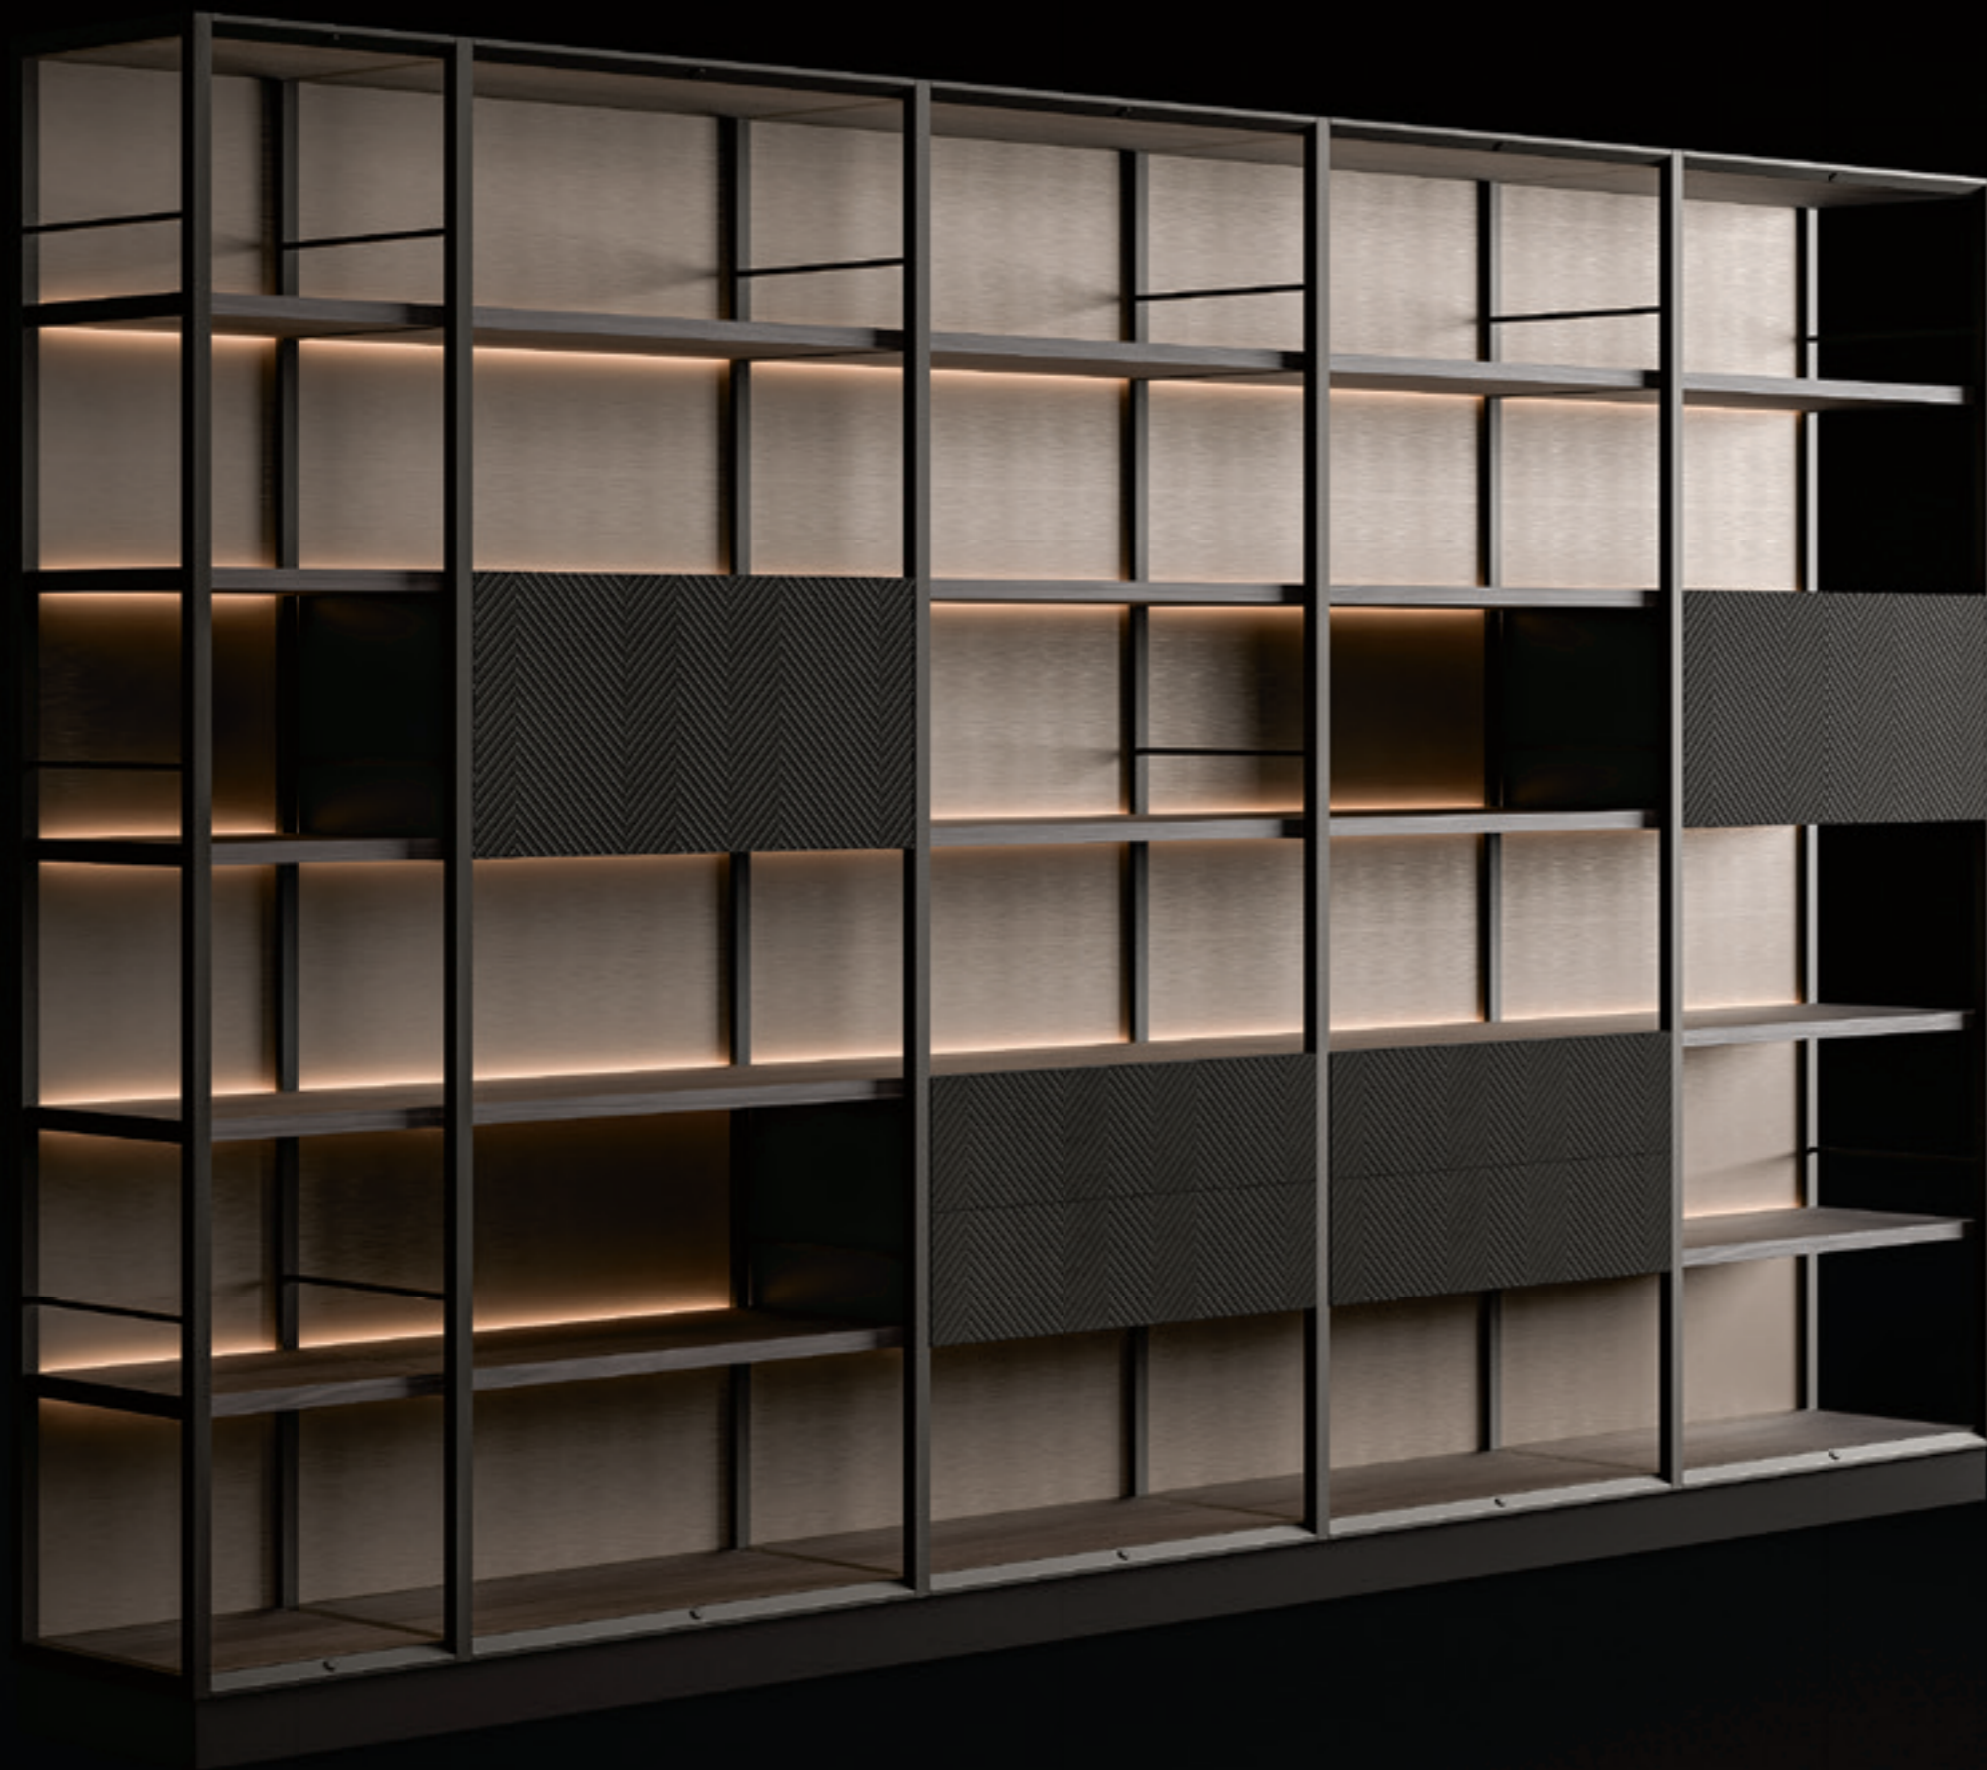

art. D628 Console marble top, engraved design drawers and metal base.

art. C336/SE Console velvet lacquered drawers, veneered top.

art. D641 Desk leather and wood top, metal base.

art. D633 Bookcase with metal backside, velvet lacquered doors and drawers, metal structure. | art. S545/SE Swiveling chair in leather.