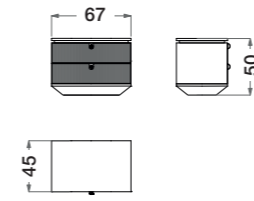

TECHNICAL INFORMATIONS

ART. D600 | Bed

Mattress: 155x200

ART. D601 | Bed

Mattress: 180x200

ART. D610 | Night side table

ART. D611 | Chest of drawers

ART. D602 | Bed