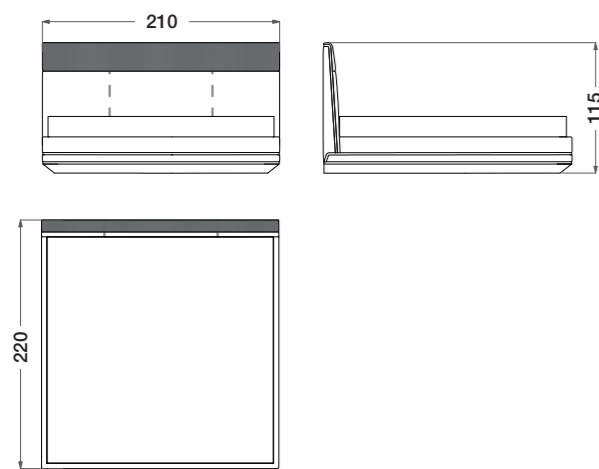

TECHNICAL INFORMATIONS

ART. D600 | Bed

Mattress: 155x200

ART. D601 | Bed

Mattress: 180x200

ART. D610 | Night side table

ART. D611 | Chest of drawers

ART. D602 | Bed