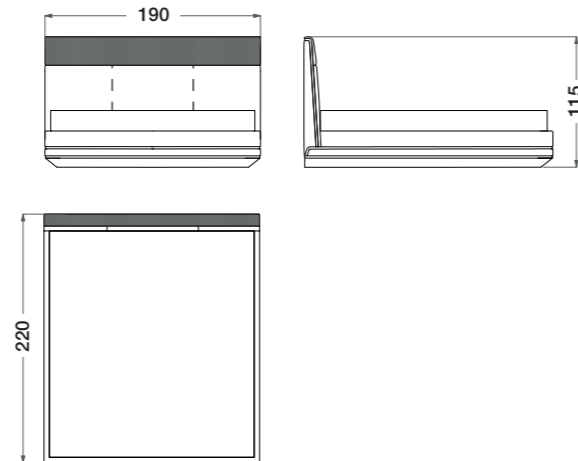

TECHNICAL INFORMATIONS

ART. D600 | Bed

Mattress: 155x200

ART. D601 | Bed

Mattress: 180x200

ART. D610 | Night side table

ART. D611 | Chest of drawers

ART. D602 | Bed